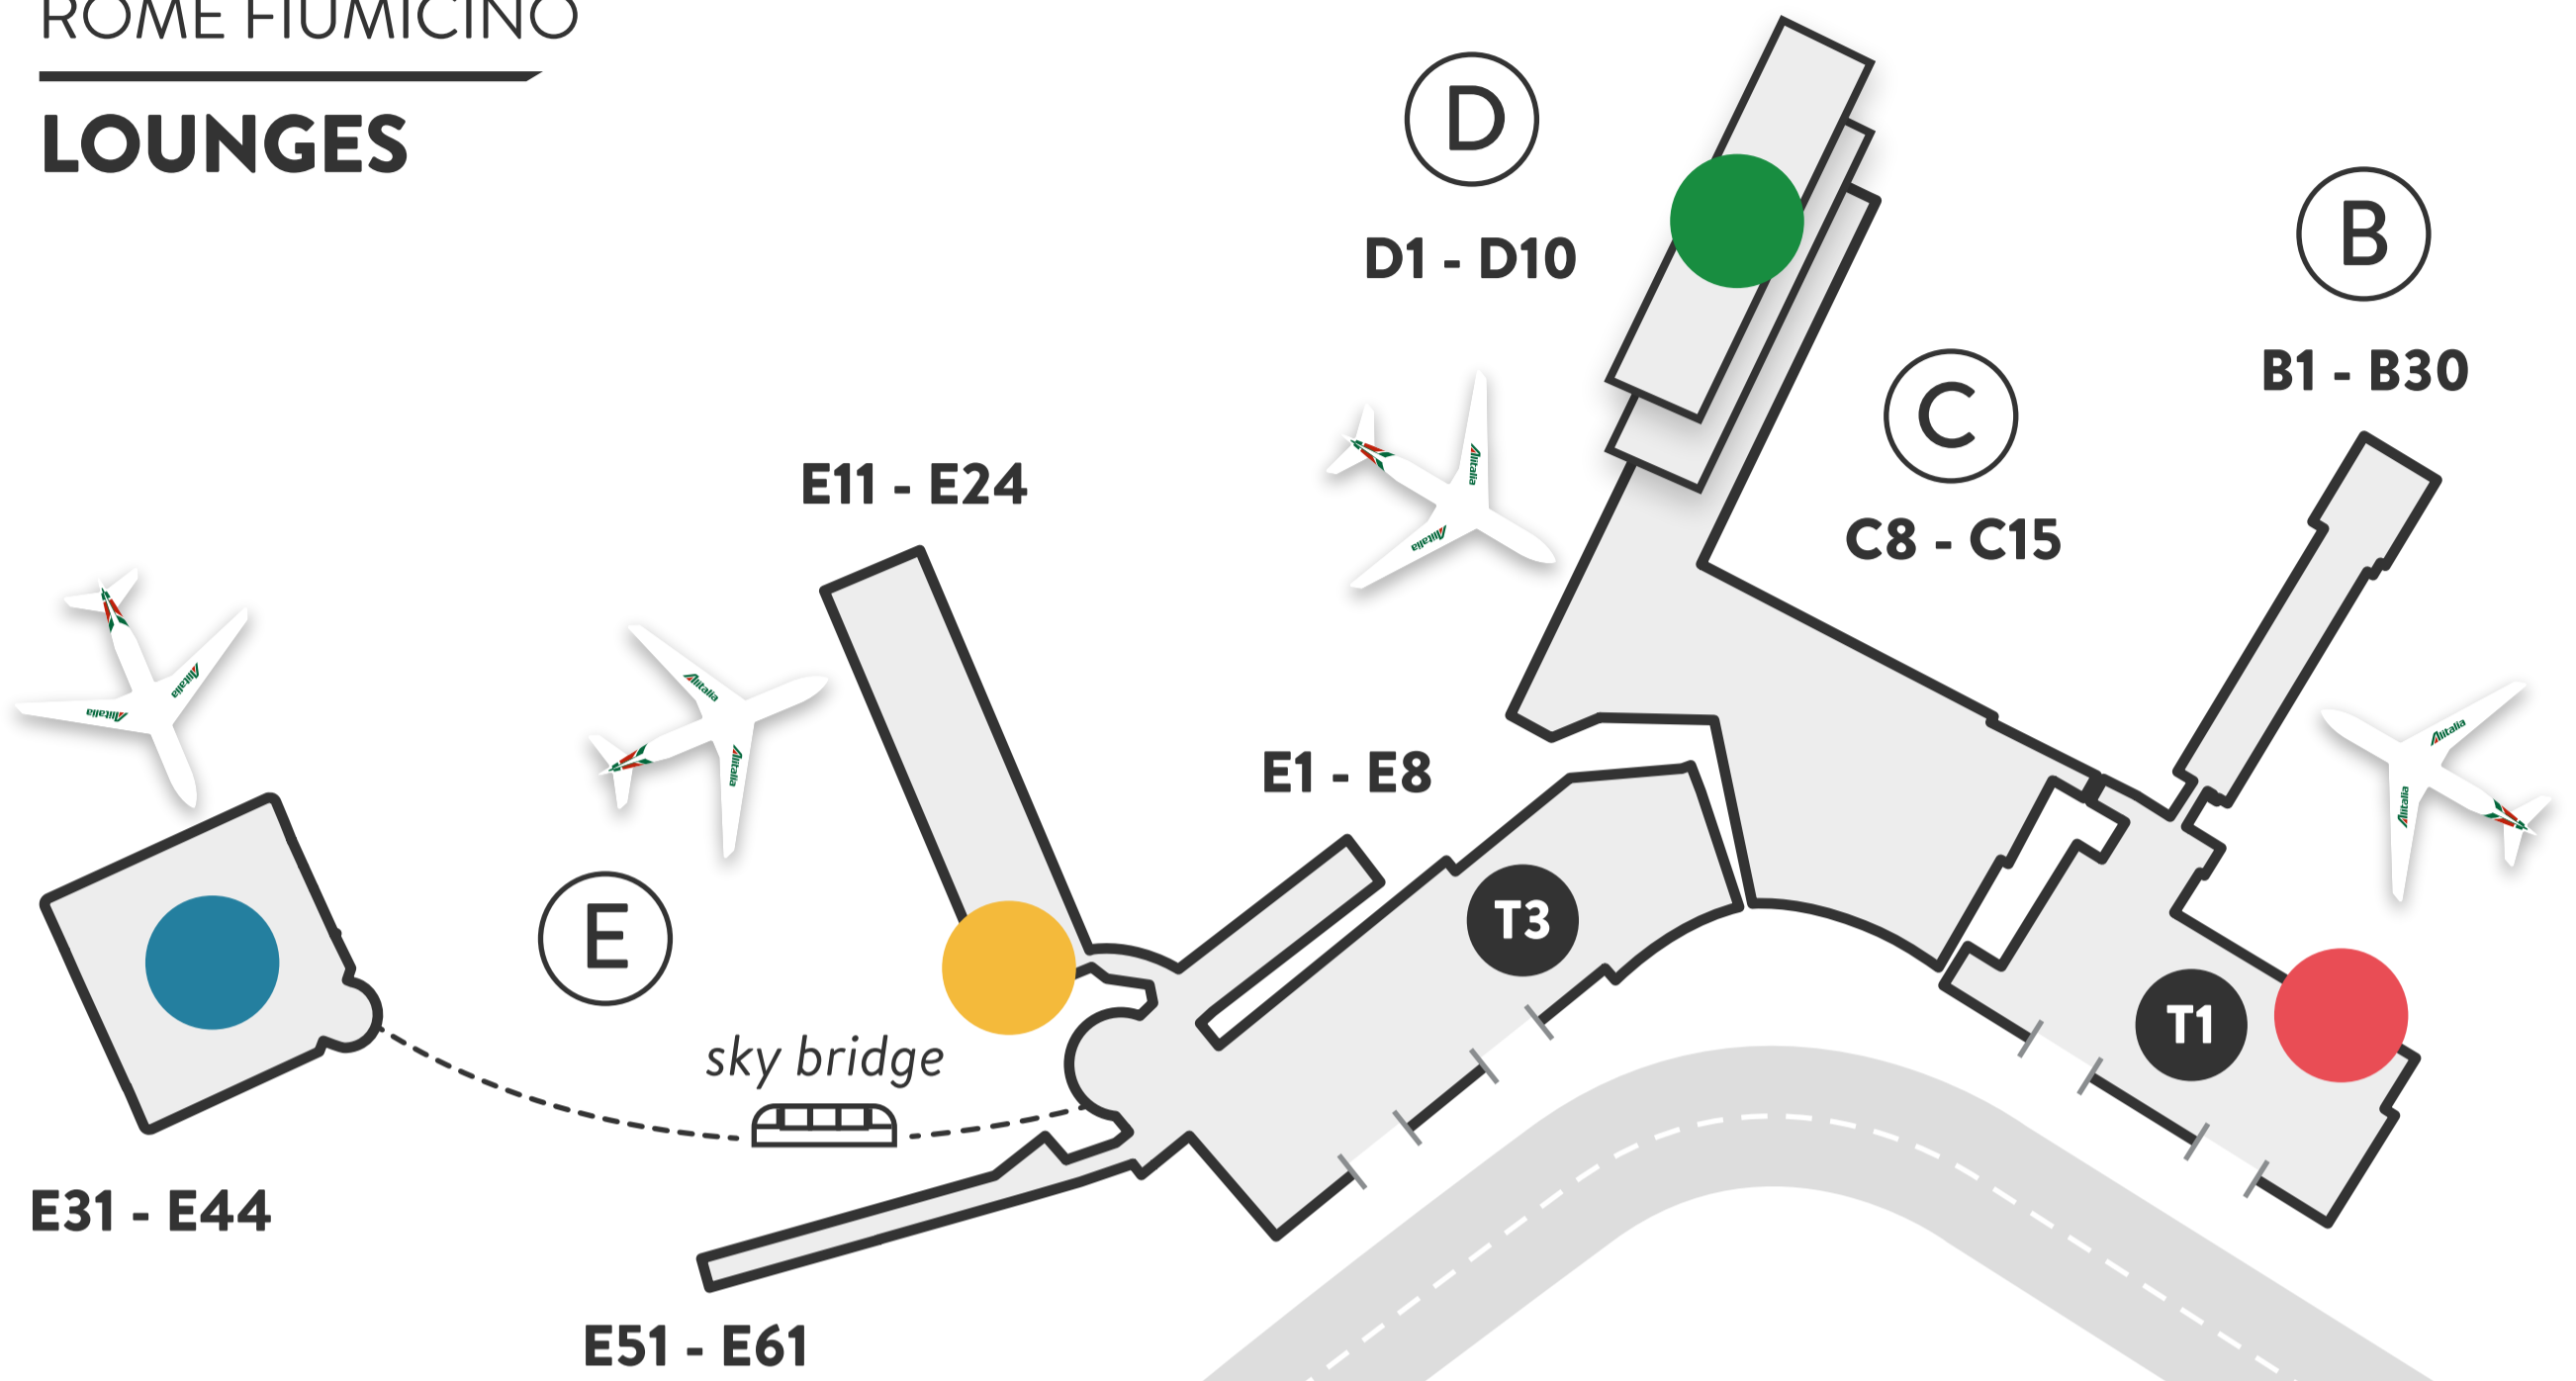

ROME FIUMICINO

LOUNGES

CASA ALITALIA
PIAZZA DEL POPOLO

AREA E
EXTRA SCHENGEN
BOARDING AREA

18 minutes
Minimum from T1

CASA ALITALIA
PIAZZA DI SPAGNA

AREA E
EXTRA SCHENGEN
BOARDING AREA

15 minutes
Minimum from T1

CASA ALITALIA
PIAZZA VENEZIA

AREA D
SCHENGEN
BOARDING AREA

10 minutes
Minimum from T1

CASA ALITALIA
PIAZZA NAVONA

TERMINAL 1
CHECK-IN AREA

*Closed for works from
March 15 2020*